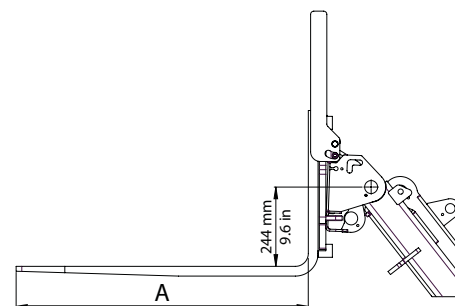

The pallet fork enables safe and quick handling of multiple sized pallets. The forks are forged from high strength steel, and are available in several lengths based on model size. The fork frame is designed to allow the width of the forks to be easily adjusted by as much as 1 m / 39 in (70 cm / 27.6 in on C895120). Optional bolt on back stop provides additional safety. MultiOne is an excellent machine for load handling thanks to the precise steering and drive control. Compared with a conventional forklift truck MultiOne is superior when working outdoors and on uneven terrains, on all seasons.

Model	Forks Length (A)	Lifting Capacity ³	Width	Weight	Code
80 (frame + forks)	80 cm (31.5 in)	250 kg (551 lbs)	70 cm (27,6 in)	38 kg (84 lbs)	C895120
Frame HD (without forks) ¹	/	up to 2000 kg (4408 lbs)	100 cm (39,4 in)	43 kg (95 lbs)	C890335
90 (forks pair) ²	90 cm (35.4 in)	1000 kg (2204 lbs)	/	54 kg (119 lbs)	C890331
110 (forks pair) ²	110 cm (43.3 in)	1200 kg (2646 lbs)	/	68 kg (150 lbs)	C890332
120 (forks pair) ²	120 cm (47.3 in)	2000 kg (4408 lbs)	/	104 kg (230 lbs)	C890333